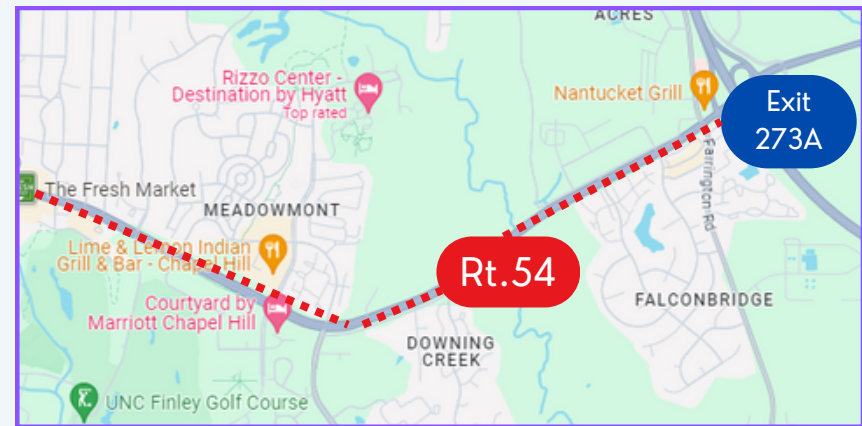

## Parking at UNC

- Right on Cameron St.
- Left on Pittsboro St.
- Cross Columbia St onto Manning Dr.
- Park at identified lots on the UNC Campus.

All participants & spectators are advised to be parked by 6:30 AM to avoid the hospital shift change.

# DRIVING DIRECTIONS

PLEASE FOLLOW THE DIRECTIONS BASED ON THE DIRECTION YOU'RE COMING FROM.

Are you driving from **east of Chapel Hill (Raleigh, Cary)** or **from east of 15-501/Fordham BLVD in Chapel Hill**?  
**Use these directions!**

## Getting to Chapel Hill

- Take 15/501 to S. Columbia St.
- Turn **RIGHT** on Manning Dr.