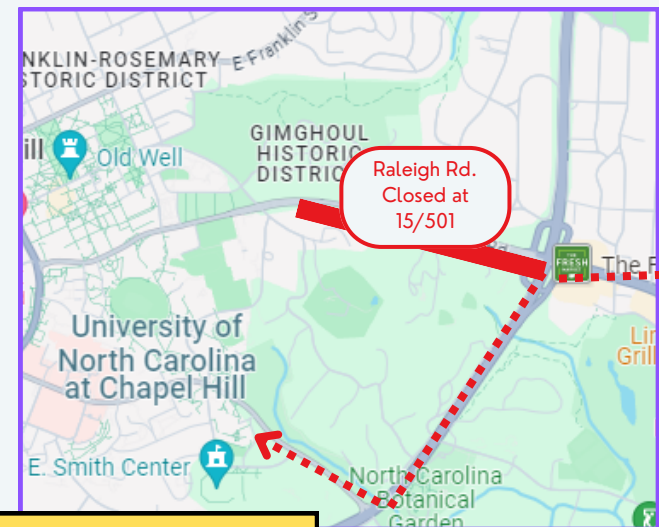

## Parking at UNC

- Right on Cameron St.
- Left on Pittsboro St.
- Cross Columbia St onto Manning Dr.
- Park at identified lots on the UNC Campus.

All participants & spectators are advised to be parked by 6:30 AM to avoid the hospital shift change.

# DRIVING DIRECTIONS

PLEASE FOLLOW THE DIRECTIONS BASED ON THE DIRECTION YOU'RE COMING FROM.

Are you driving from **east of Chapel Hill (Raleigh, Cary)** or **from east of 15-501/Fordham BLVD in Chapel Hill**?  
**Use these directions!**

## Getting to Chapel Hill

- Take 15/501 to S. Columbia St.
- Turn **RIGHT** on Manning Dr.