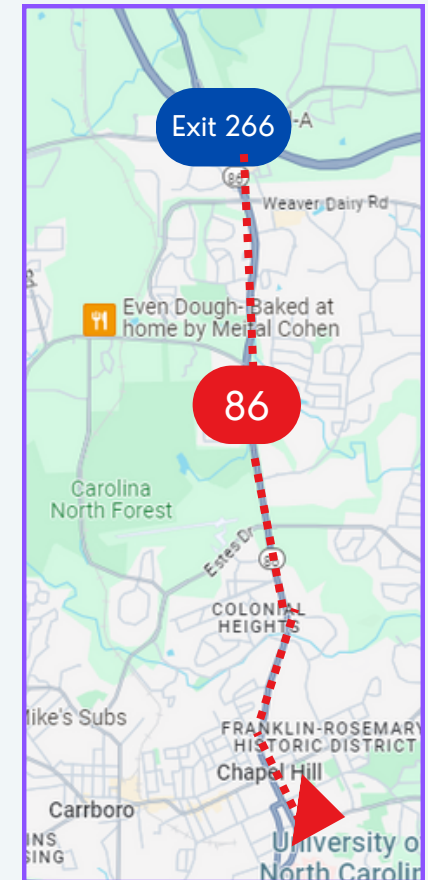

# DRIVING DIRECTIONS

PLEASE FOLLOW THE DIRECTIONS BASED ON THE DIRECTION YOU'RE COMING FROM.

Are you driving from **Hillsborough or west of Chapel Hill**? Use these directions!

## Getting to Chapel Hill

- Take exit 266 from I-40
- Turn Right on MLK Jr. Blvd (Rt 86)
- MLK Blvd becomes Columbia St.

## Parking at UNC

- Right on Cameron St.
- Left on Pittsboro St.
- Cross Columbia St onto Manning Dr.
- Park at identified lots on the UNC Campus.

All participants & spectators are advised to be parked by 6:30 AM to avoid the hospital shift change.

## Getting to Chapel Hill

- Take 15/501 to S. Columbia St.
- Turn **RIGHT** on Manning Dr.