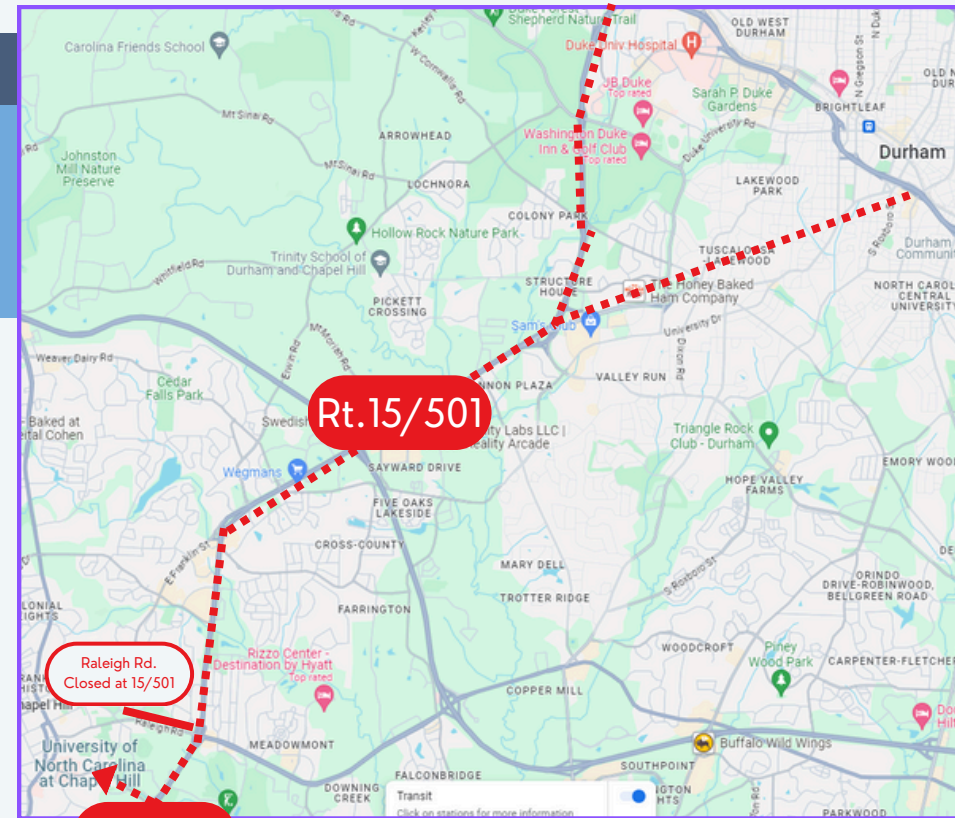

DRIVING DIRECTIONS

PLEASE FOLLOW THE DIRECTIONS BASED ON THE DIRECTION YOU'RE COMING FROM.

Are you driving from **Durham, north of Chapel Hill, or in Chapel Hill east of MLK Jr. Blvd?**

Use these directions!

Getting to Chapel Hill

- Take 15/501 (Fordham Blvd) southbound
- Turn RIGHT on Manning Dr

Parking at UNC

- Find a parking spot at UNC. Please follow all directions from parking attendants.

All participants & spectators are advised to be parked by 6:30 AM to avoid the hospital shift change.