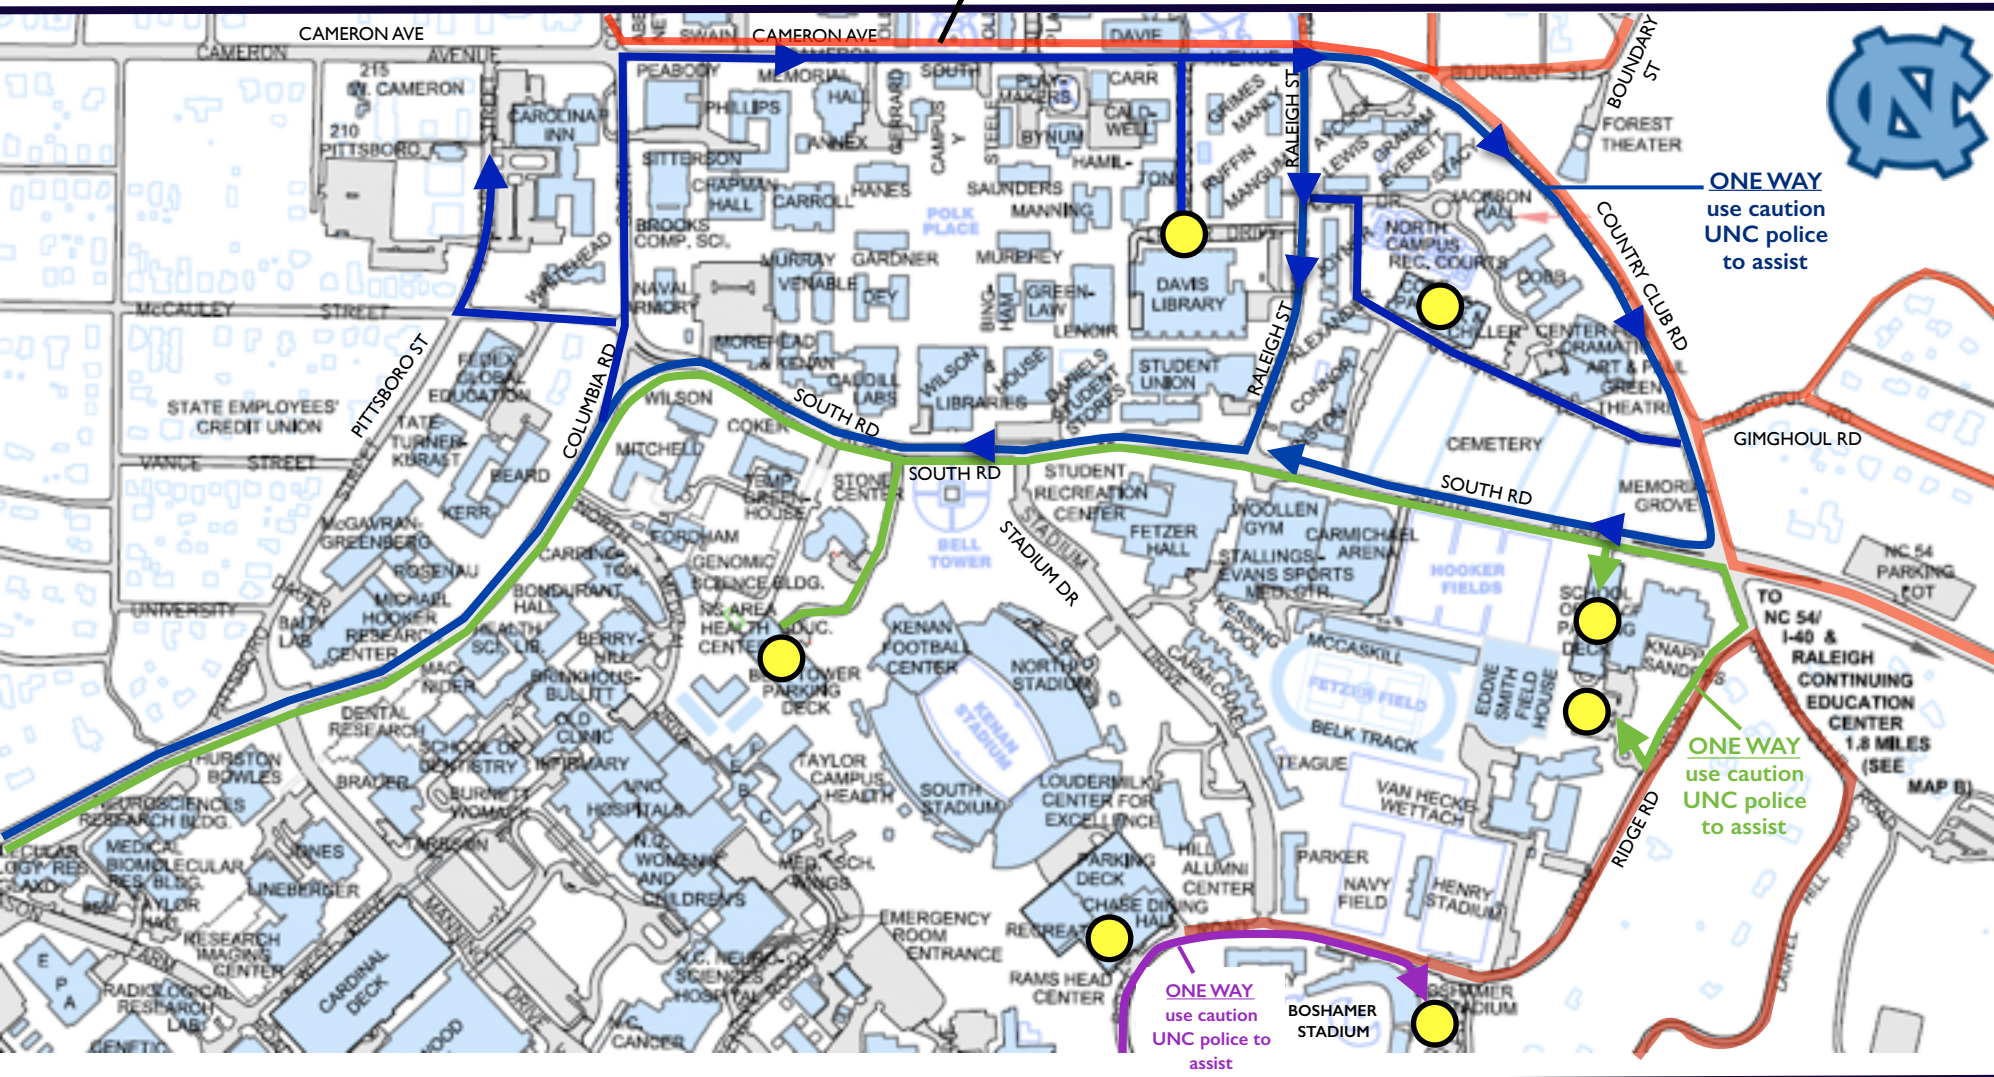

# campus visitor detour guide

effective 8:00 AM - Saturday, April 23rd

**caution:**  
runners in north lane running eastbound  
one-way traffic only for cars traveling  
eastbound on Cameron Ave

- /// key**
- road closed - race in progress
  - parking decks/lots

### /// athletic facilities & IOG

- facilities (location)**
- carmichael arena (south rd)
  - coker (south rd)
  - fetzer hall (south rd)
  - genomic science building (bell tower lane)
  - hooker fields & fetzer fields (south rd)
  - kenan football center (bell tower lane)
  - stone center (bell tower lane)
  - UNC School of Government (south rd)
  - woolen gym (south rd)

### /// Boshamer & Kenan Stadium

- facilities (location)**
- boshamer stadium (ridge road)
  - loudermilk center for excellence (ridge rd)
  - kenan stadium (ridge road)
  - rams head center (ridge road)
- dorms (location)**
- avery (ridge rd)

**/// popular destinations**